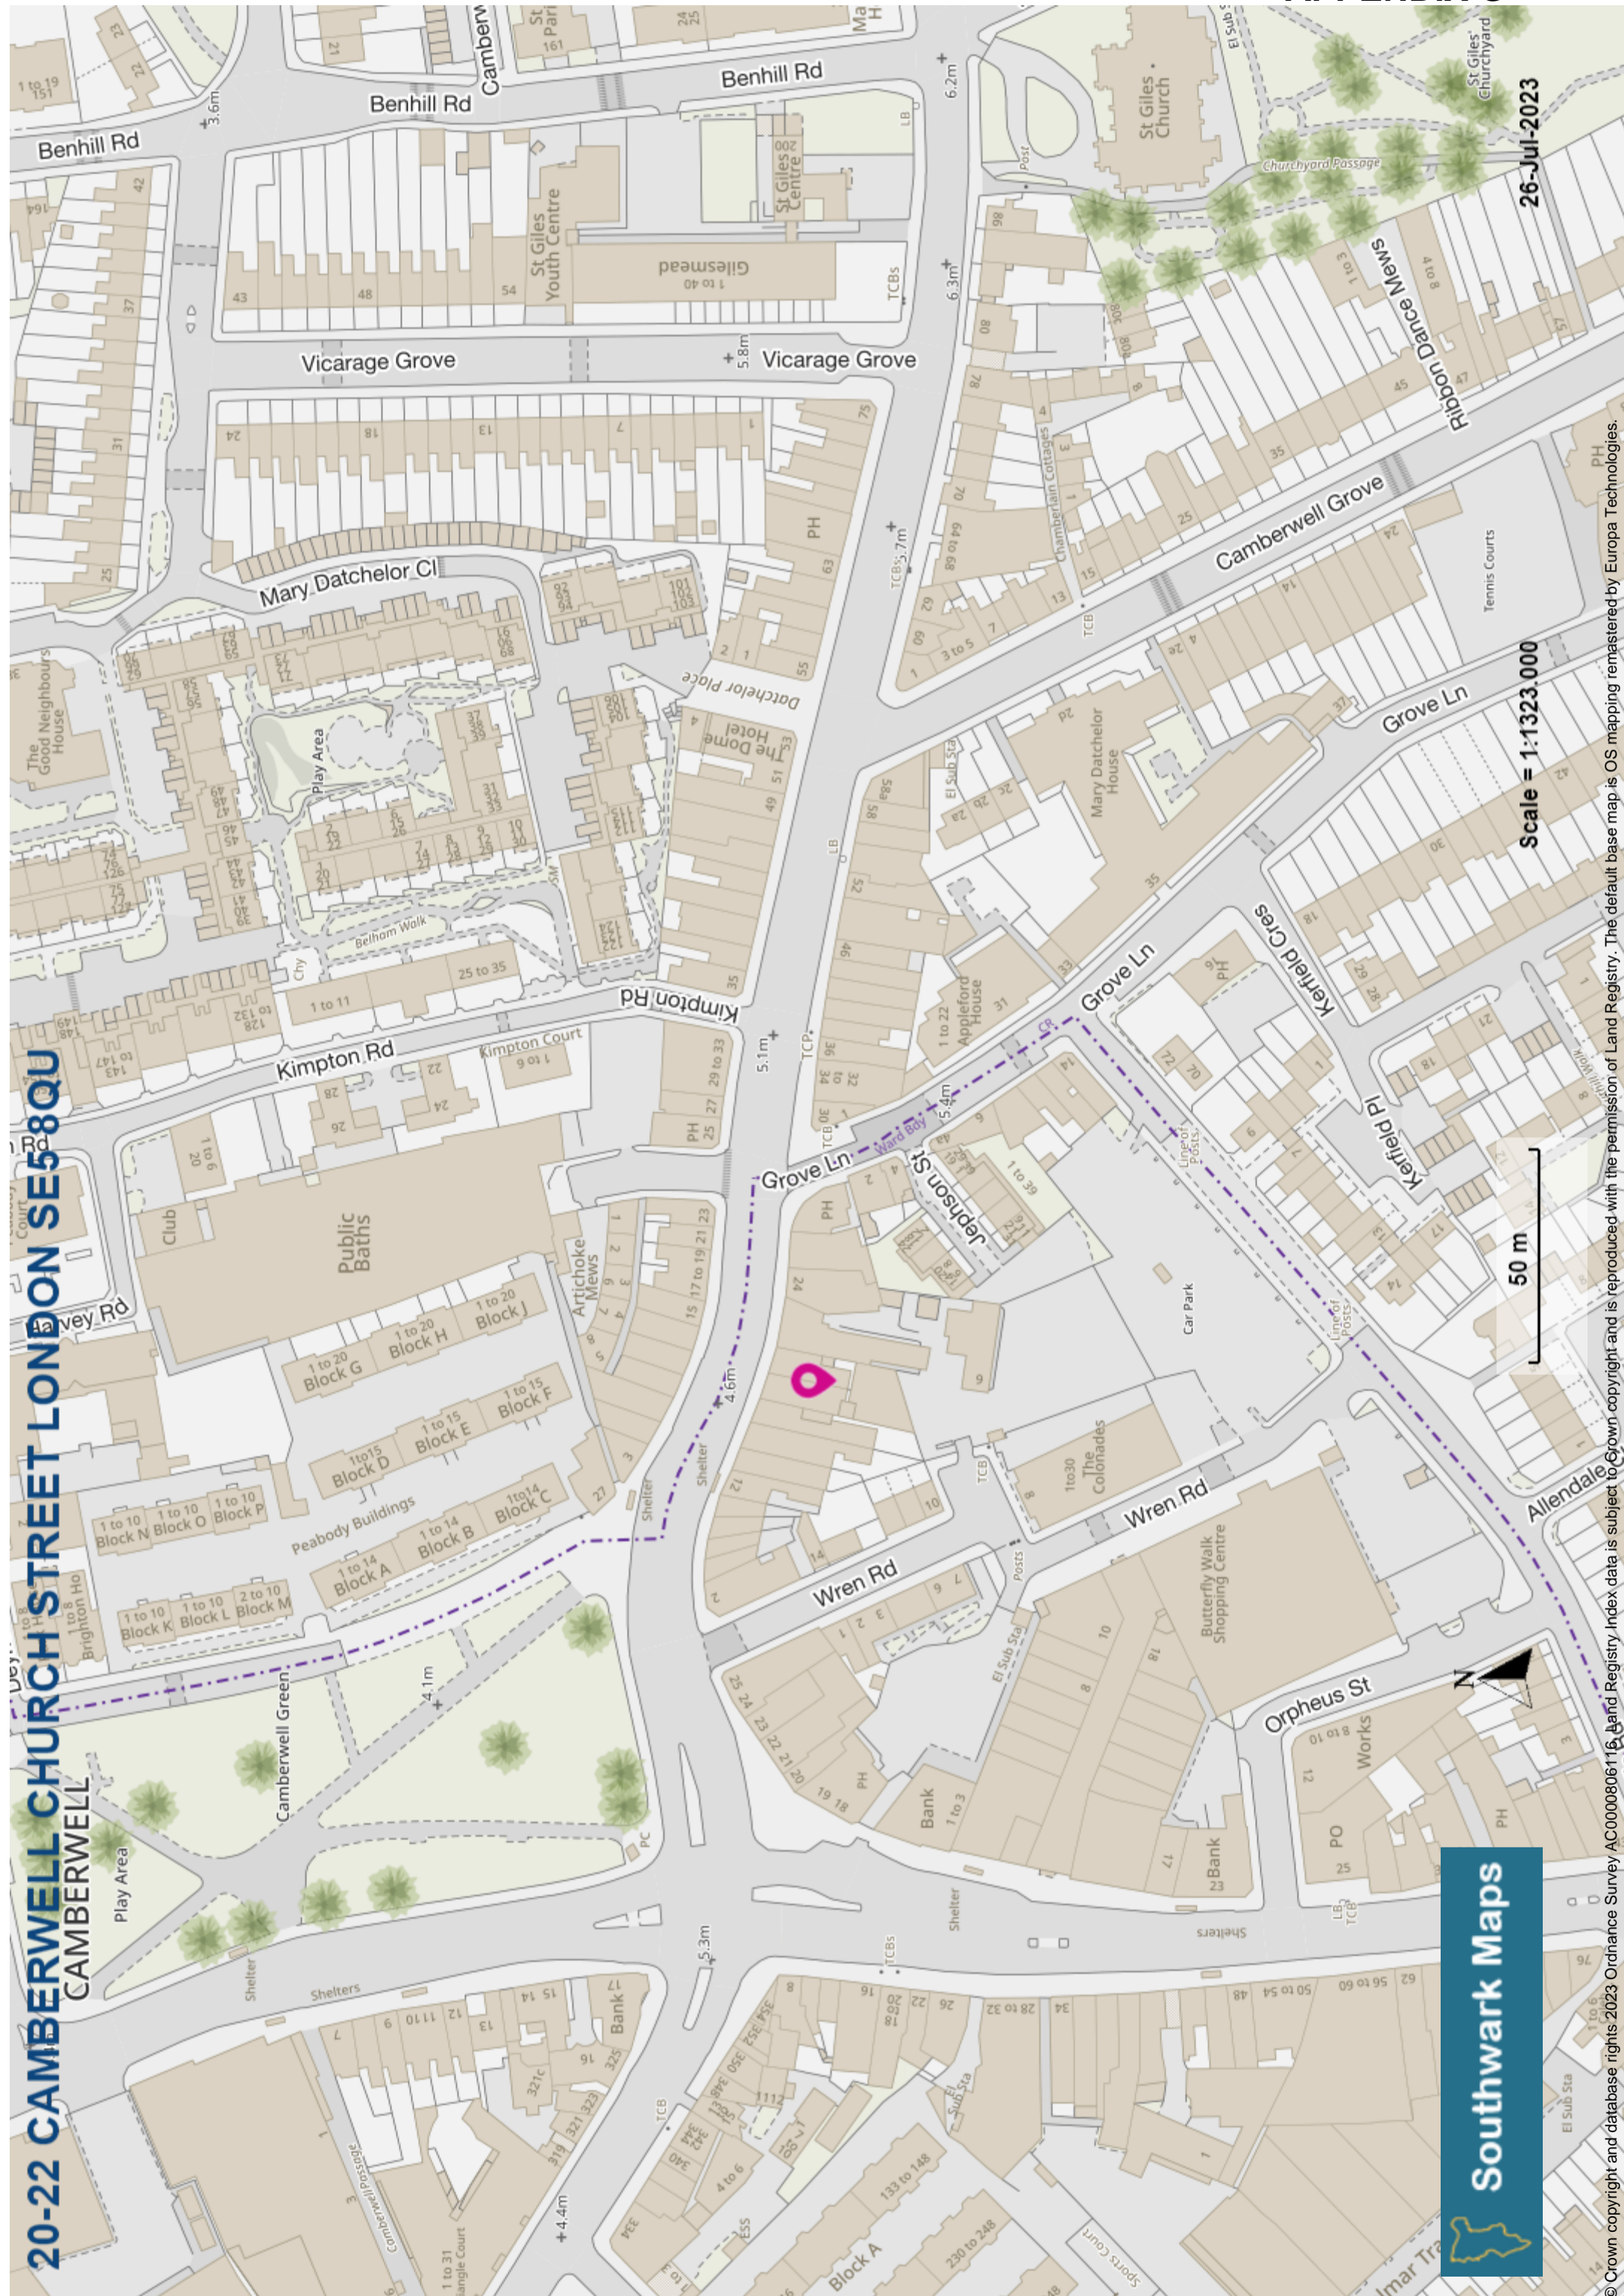

20-22 CAMBERWELL CHURCH STREET LONDON SE5 8QU

26-Jul-2023

Scale = 1:1323,000

50 m

Southwark Maps

© Crown copyright and database rights 2023 Ordnance Survey AC0000806116. Land Registry index data is subject to Crown copyright and is reproduced with the permission of Land Registry. The default base map is OS mapping remastered by Europa Technologies.